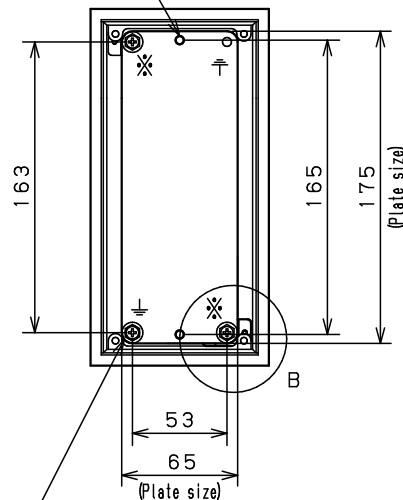

2- $\phi 4.6$
IEC rail mounting hole

Hexagon earth bolt M5x10
(Accessory, for Earth terminal)

Mounting plate installation B (1:1)

NOTE

1. Mounting plate is fixed at 2 places marked with ※

Accessory list		
Parts name	Remarks	Qty
Tapping screw M4x25	For Cover	4
Hexagon earth bolt M5x10	For Earth terminal	1
Washer (SUS) with rubber	For Cover	4
Rubber washer	For Cover	4

Enclosure specification		Model							
Type	Indoor use, TVC8-12	Model	TVC8-12						
Body	Steel t 1.2	Drain	1 / 1						
Door/Cover	Steel t 1.2	Scale	1:3	Design	ITOU	Draw	NGUYEN	Check	SUZUKI
Mounting plate	Steel t 1.6	Date:	30 / Jun. / 2021						
Color	Standard / Light beige (5Y7/1)	Weight	1.1 kg						
IP	IP54								