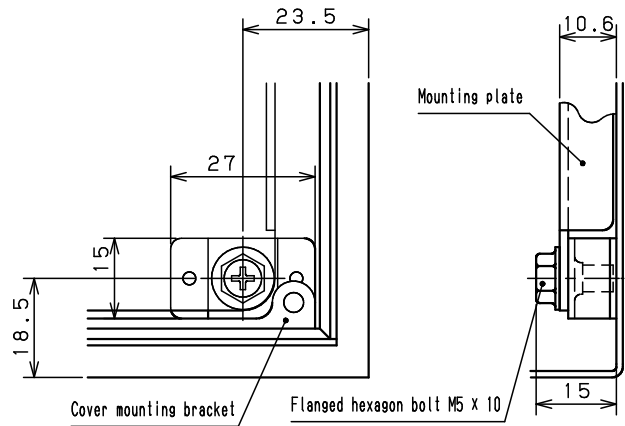

2- $\phi 4.6$
IEC rail mounting hole

Hexagon earth bolt M5x10
(Accessory, for Earth terminal)

Mounting plate installation B (1:1)

NOTE

1. Mounting plate is fixed at 2 places marked with ※

Accessory list		
Parts name	Remarks	Qty
Tapping screw M4x25	For Cover	4
Hexagon earth bolt M5x10	For Earth terminal	1
Washer (SUS) with rubber	For Cover	4
Rubber washer	For Cover	4

Enclosure specification		Model							
Type	Indoor use, TVC8-12	Model	TVC8-12						
Body	Steel t 1.2	Drain	1 / 1						
Door/Cover	Steel t 1.2	Scale	1:3	Design	ITOU	Draw	NGUYEN	Check	SUZUKI
Mounting plate	Steel t 1.6	Date:	30 / Jun. / 2021						
Color	Standard / Light beige (5Y7/1)	Weight	1.1 kg						
IP	IP54								