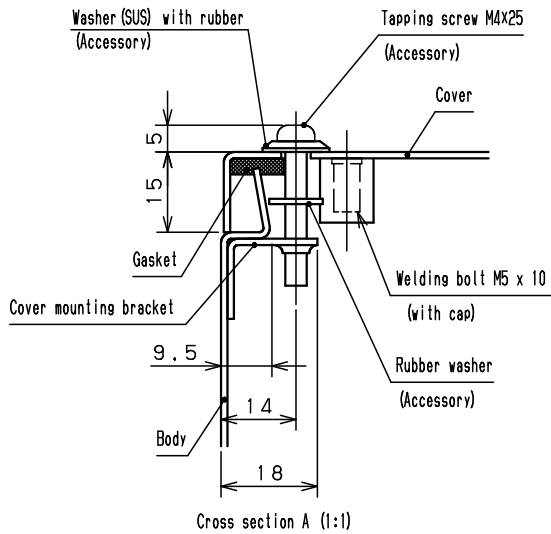

2- $\phi 4.6$
IEC rail mounting hole

Hexagon earth bolt M5x10
(Accessory, for Earth terminal)

Mounting plate installation B (1:1)

NOTE

1. Mounting plate is fixed at 2 places marked with ※

Accessory list		
Parts name	Remarks	Qty
Tapping screw M4x25	For Cover	4
Hexagon earth bolt M5x10	For Earth terminal	1
Washer (SUS) with rubber	For Cover	4
Rubber washer	For Cover	4

Enclosure specification		Model							
Type	Indoor use, TVC8-12	Model	TVC8-12						
Body	Steel t 1.2	Drain	1 / 1						
Door/Cover	Steel t 1.2	Scale	1:3	Design	ITOU	Draw	NGUYEN	Check	SUZUKI
Mounting plate	Steel t 1.6	Date:	30 / Jun. / 2021						
Color	Standard / Light beige (5Y7/1)	Weight	1.1 kg						
IP	IP54								