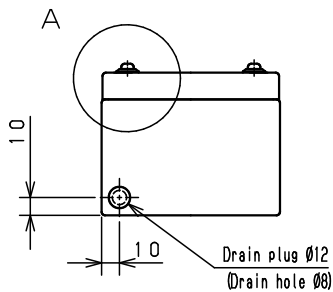

2- $\phi 4.6$
IEC rail mounting hole

Hexagon earth bolt M5x10
(Accessory, for Earth terminal)

Mounting plate installation B (1:1)

NOTE

1. Mounting plate is fixed at 2 places marked with ※

Accessory list		
Parts name	Remarks	Qty
Tapping screw M4x25	For Cover	4
Hexagon earth bolt M5x10	For Earth terminal	1
Washer (SUS) with rubber	For Cover	4
Rubber washer	For Cover	4

Enclosure specification		Model							
Type	Indoor use, TVC8-12	Model	TVC8-12						
Body	Steel t 1.2	Drain	1 / 1						
Door/Cover	Steel t 1.2	Scale	1:3	Design	ITOU	Draw	NGUYEN	Check	SUZUKI
Mounting plate	Steel t 1.6	Date:	30 / Jun. / 2021						
Color	Standard / Light beige (5Y7/1)	Weight	1.1 kg						
IP	IP54								