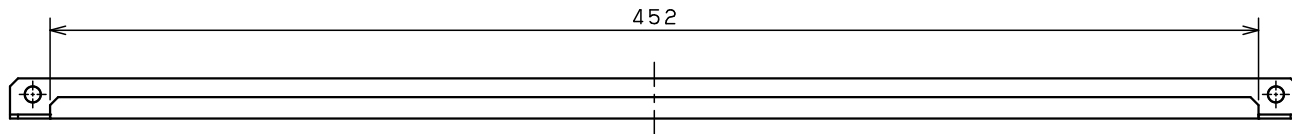

No.	Parts name	Material	Thickness
1	Side mounting rail CXL-5	Steel	t1.5

Quantity:2set

Accessory:Screw M4x8, 4pcs

Applicable model:H=500 (D≥160) for CA and CAL type enclosure

Model	CA/CAL type enclosure option CXL-5		Name/Type	Side mounting rail CXL-5			
Body				Drawing number			
Door							
Mounting plate							
Base							
Color	Outside	Light beige (5Y7/1) (Smooth)	A3 scale	Scale	Design	Drawing	Check
IP	Inside			1:2	SUPAKIT	SUPAKIT	KONISHI
Weight	0.45 kg/2set		Date	21 / Sep. / 2021			