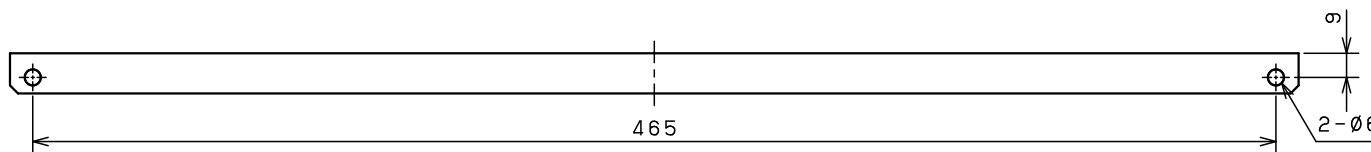

No.	Parts name	Material	Thickness
1	Side mounting rail CXL-5	Steel	t1.5

Quantity:2set

Accessory:Screw M4x8, 4pcs

Applicable model:H=500 (D≥160) for CA and CAL type enclosure

Model	CA/CAL type enclosure option CXL-5		Name/Type	Side mounting rail CXL-5			
Body				Drawing number			
Door							
Mounting plate							
Base							
Color	Outside	Light beige (5Y7/1) (Smooth)	A3 scale	Scale	Design	Drawing	Check
IP	Inside			1:2	SUPAKIT	SUPAKIT	KONISHI
Weight	0.45 kg/2set		Date	21 / Sep. / 2021			