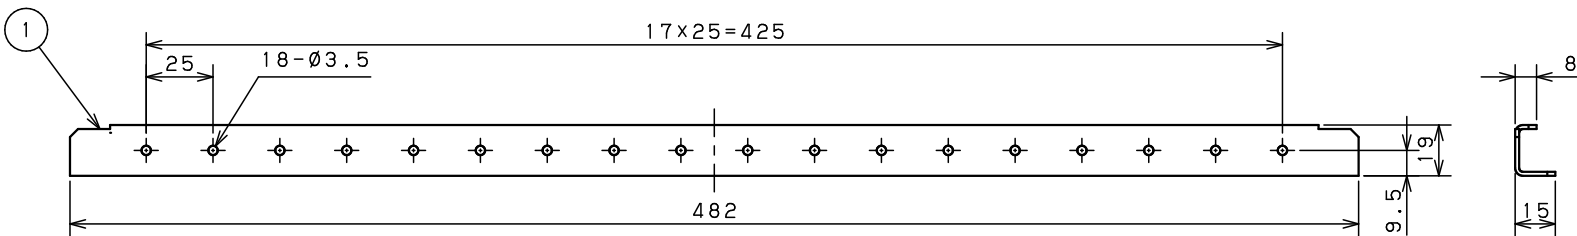

No.	Parts name	Material	Thickness
1	Side mounting rail CXL-5	Steel	t1.5

Quantity:2set

Accessory:Screw M4x8, 4pcs

Applicable model:H=500 (D≥160) for CA and CAL type enclosure

Model	CA/CAL type enclosure option CXL-5		Name/Type	Side mounting rail CXL-5			
Body				Drawing number			
Door							
Mounting plate							
Base							
Color	Outside	Light beige (5Y7/1) (Smooth)	A3 scale	Scale	Design	Drawing	Check
IP	Inside			1:2	SUPAKIT	SUPAKIT	KONISHI
Weight	0.45 kg/2set		Date	21 / Sep. / 2021			