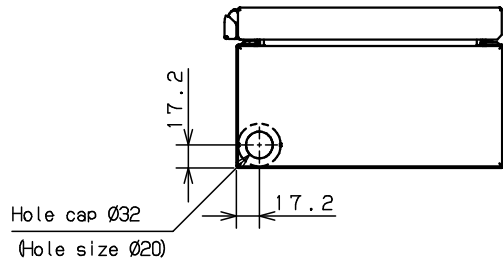

CROSS SECTION A-A  
1:2

CROSS SECTION B-B  
1:2

CROSS SECTION C-C  
1:2

Model	Wall-mounting, indoor-use, CH12-225TH			Name/ Type	CH12-225TH			
Body	Steel sheet, t1.2							
Door	Steel sheet, t1.2							
Mounting plate	Steel sheet, t1.5							
Base	-			Drawing number	- / 1 / 1			
Color	Outside	Light beige (5Y7/1) (Smooth)						
	Inside	Light beige (5Y7/1) (Smooth)		A3 scale	Scale	Design	Drawing	Check
IP	IP4X				1:4	SUPAKIT	SUPAKIT	KONISHI
Weight	3.0 Kg			Date	13 / Oct. / 2021			