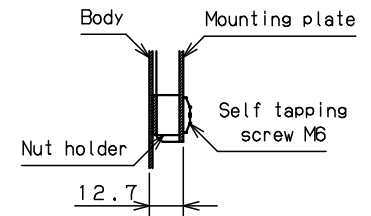

CROSS SECTION A-A  
1:2

CROSS SECTION B-B  
1:2

CROSS SECTION C-C  
1:2

Model	Wall-mounting, indoor-use, CH12-225TH			Name/ Type	CH12-225TH			
Body	Steel sheet, t1.2							
Door	Steel sheet, t1.2							
Mounting plate	Steel sheet, t1.5							
Base	-			Drawing number	- / 1 / 1			
Color	Outside	Light beige (5Y7/1) (Smooth)						
	Inside	Light beige (5Y7/1) (Smooth)		A3 scale	Scale	Design	Drawing	Check
IP	IP4X				1:4	SUPAKIT	SUPAKIT	KONISHI
Weight	3.0 Kg			Date	13 / Oct. / 2021			