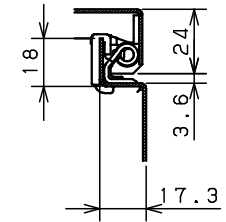

CROSS SECTION A-A  
1:2

CROSS SECTION B-B  
1:2

CROSS SECTION C-C  
1:2

Model	Wall-mounting, indoor-use, CH12-225TH			Name/ Type	CH12-225TH			
Body	Steel sheet, t1.2							
Door	Steel sheet, t1.2							
Mounting plate	Steel sheet, t1.5							
Base	-			Drawing number	- / 1 / 1			
Color	Outside	Light beige (5Y7/1) (Smooth)						
	Inside	Light beige (5Y7/1) (Smooth)		A3 scale	Scale	Design	Drawing	Check
IP	IP4X				1:4	SUPAKIT	SUPAKIT	KONISHI
Weight	3.0 Kg			Date	13 / Oct. / 2021			