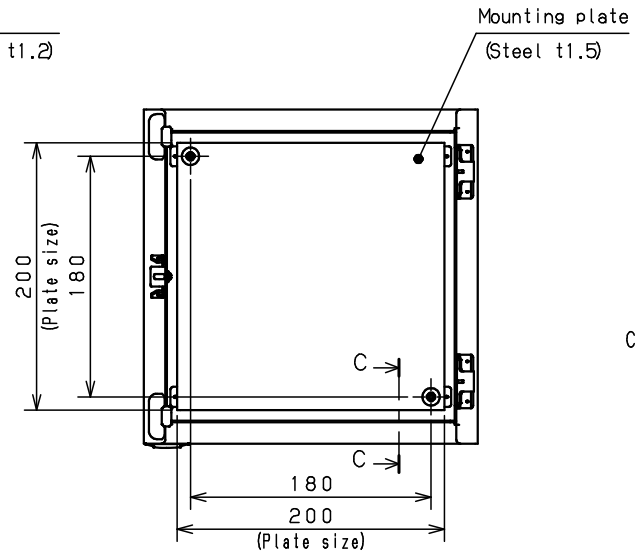

CROSS SECTION A-A
1:2

CROSS SECTION B-B
1:2

CROSS SECTION C-C
1:2

Model	Wall-mounting, indoor-use, CH12-2525TH			Name/Type	CH12-2525TH			
Body	Steel sheet, t1.2				Drawing number	-		
Door	Steel sheet, t1.2			A3 scale		Scale	Design	Drawing
Mounting plate	Steel sheet, t1.5				1:4	SUPAKIT	SUPAKIT	KONISHI
Base	-			Date	13 / Oct. / 2021			
Color	Outside	Light beige (5Y7/1) (Smooth)		Weight	3.4 Kg			
	Inside	Light beige (5Y7/1) (Smooth)						
IP	IP4X							