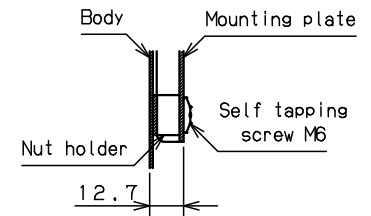

CROSS SECTION A-A
1:2

CROSS SECTION B-B
1:2

CROSS SECTION C-C
1:2

Model	Wall-mounting, indoor-use, CH12-2525TH			Name/Type	CH12-2525TH			
Body	Steel sheet, t1.2				Drawing number	-		
Door	Steel sheet, t1.2			A3 scale		Scale	Design	Drawing
Mounting plate	Steel sheet, t1.5				1:4	SUPAKIT	SUPAKIT	KONISHI
Base	-			Date	13 / Oct. / 2021			
Color	Outside	Light beige (5Y7/1) (Smooth)		Weight	3.4 Kg			
	Inside	Light beige (5Y7/1) (Smooth)						
IP	IP4X							