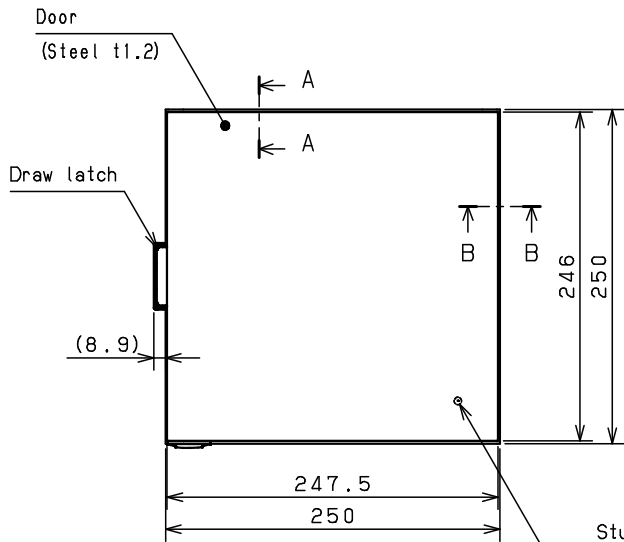

CROSS SECTION A-A
1:2

CROSS SECTION B-B
1:2

CROSS SECTION C-C
1:2

Model	Wall-mounting, indoor-use, CH12-2525TH			Name/Type	CH12-2525TH			
Body	Steel sheet, t1.2				Drawing number	-		
Door	Steel sheet, t1.2			A3 scale		Scale	Design	Drawing
Mounting plate	Steel sheet, t1.5				1:4	SUPAKIT	SUPAKIT	KONISHI
Base	-			Date	13 / Oct. / 2021			
Color	Outside	Light beige (5Y7/1) (Smooth)		Weight	3.4 Kg			
	Inside	Light beige (5Y7/1) (Smooth)						
IP	IP4X							