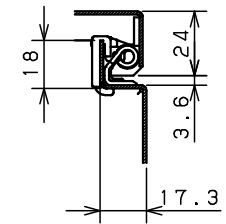

CROSS SECTION A-A
1:2

CROSS SECTION B-B
1:2

CROSS SECTION C-C
1:2

Model	Wall-mounting, indoor-use, CH12-2525TH			Name/Type	CH12-2525TH			
Body	Steel sheet, t1.2				Drawing number	-		
Door	Steel sheet, t1.2			A3 scale		Scale	Design	Drawing
Mounting plate	Steel sheet, t1.5				1:4	SUPAKIT	SUPAKIT	KONISHI
Base	-			Date	13 / Oct. / 2021			
Color	Outside	Light beige (5Y7/1) (Smooth)		Weight	3.4 Kg			
	Inside	Light beige (5Y7/1) (Smooth)						
IP	IP4X							