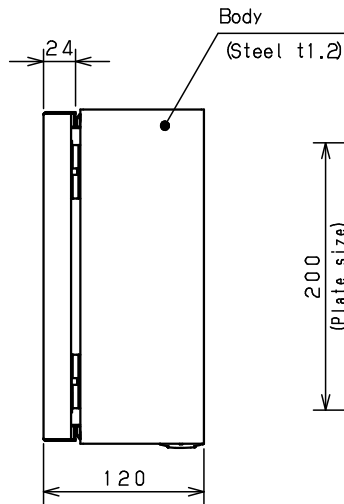

CROSS SECTION A-A
1:2

CROSS SECTION B-B
1:2

CROSS SECTION C-C
1:2

Model	Wall-mounting, indoor-use, CH12-2525TH			Name/Type	CH12-2525TH			
Body	Steel sheet, t1.2				Drawing number	-		
Door	Steel sheet, t1.2			A3 scale		Scale	Design	Drawing
Mounting plate	Steel sheet, t1.5				1:4	SUPAKIT	SUPAKIT	KONISHI
Base	-			Date	13 / Oct. / 2021			
Color	Outside	Light beige (5Y7/1) (Smooth)		Weight	3.4 Kg			
	Inside	Light beige (5Y7/1) (Smooth)						
IP	IP4X							