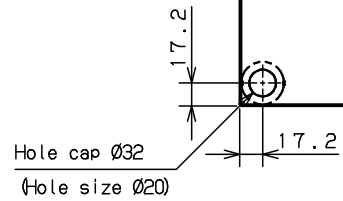

CROSS SECTION A-A
1:2

CROSS SECTION B-B
1:2

CROSS SECTION C-C
1:2

Model	Wall-mounting, indoor-use, CH12-2525TH			Name/Type	CH12-2525TH			
Body	Steel sheet, t1.2				Drawing number	-		
Door	Steel sheet, t1.2			A3 scale		Scale	Design	Drawing
Mounting plate	Steel sheet, t1.5				1:4	SUPAKIT	SUPAKIT	KONISHI
Base	-			Date	13 / Oct. / 2021			
Color	Outside	Light beige (5Y7/1) (Smooth)		Weight	3.4 Kg			
	Inside	Light beige (5Y7/1) (Smooth)						
IP	IP4X							