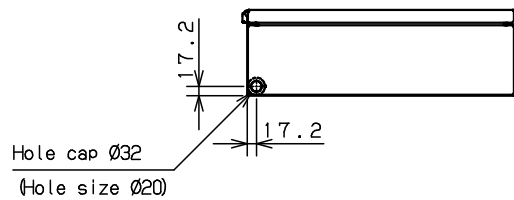

CROSS SECTION A-A
1:2

CROSS SECTION B-B
1:2

CROSS SECTION C-C
1:2

Model	Wall-mounting, indoor-use, CH16-54TH			Name/ Type	CH16-54TH			
Body	Steel sheet, t1.2							
Door	Steel sheet, t1.2							
Mounting plate	Steel sheet, t1.5							
Base	-			Drawing number	-			1/1
Color	Outside	Light beige (5Y7/1) (Smooth)		A3 scale	Scale	Design	Drawing	Check
	Inside	Light beige (5Y7/1) (Smooth)			1:10	SUPAKIT	SUPAKIT	KONISHI
IP	IP4X			Date	13 / Oct. / 2021			
Weight	9.4 Kg							