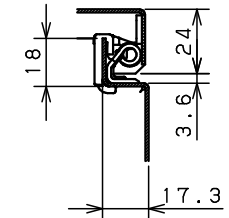

CROSS SECTION A-A
1:2

CROSS SECTION B-B
1:2

CROSS SECTION C-C
1:2

Model	Wall-mounting, indoor-use, CH16-54TH			Name/ Type	CH16-54TH			
Body	Steel sheet, t1.2							
Door	Steel sheet, t1.2							
Mounting plate	Steel sheet, t1.5							
Base	-			Drawing number	-			1/1
Color	Outside	Light beige (5Y7/1) (Smooth)		A3 scale	Scale	Design	Drawing	Check
	Inside	Light beige (5Y7/1) (Smooth)			1:10	SUPAKIT	SUPAKIT	KONISHI
IP	IP4X			Date	13 / Oct. / 2021			
Weight	9.4 Kg							