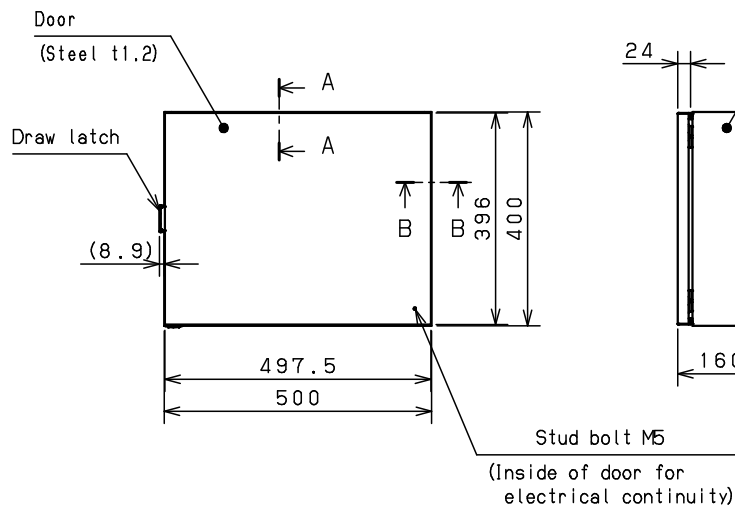

CROSS SECTION A-A
1:2

CROSS SECTION B-B
1:2

CROSS SECTION C-C
1:2

Model	Wall-mounting, indoor-use, CH16-54TH			Name/ Type	CH16-54TH			
Body	Steel sheet, t1.2							
Door	Steel sheet, t1.2							
Mounting plate	Steel sheet, t1.5							
Base	-			Drawing number	-			1/1
Color	Outside	Light beige (5Y7/1) (Smooth)		A3 scale	Scale	Design	Drawing	Check
	Inside	Light beige (5Y7/1) (Smooth)			1:10	SUPAKIT	SUPAKIT	KONISHI
IP	IP4X			Date	13 / Oct. / 2021			
Weight	9.4 Kg							