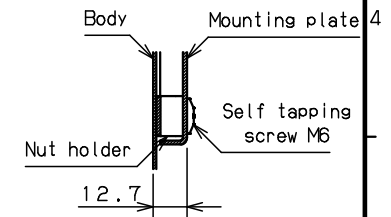

CROSS SECTION A-A
1:2

CROSS SECTION B-B
1:2

CROSS SECTION C-C
1:2

Model	Wall-mounting, indoor-use, CH16-54TH			Name/ Type	CH16-54TH			
Body	Steel sheet, t1.2							
Door	Steel sheet, t1.2							
Mounting plate	Steel sheet, t1.5							
Base	-			Drawing number	-			1/1
Color	Outside	Light beige (5Y7/1) (Smooth)		A3 scale	Scale	Design	Drawing	Check
	Inside	Light beige (5Y7/1) (Smooth)			1:10	SUPAKIT	SUPAKIT	KONISHI
IP	IP4X			Date	13 / Oct. / 2021			
Weight	9.4 Kg							