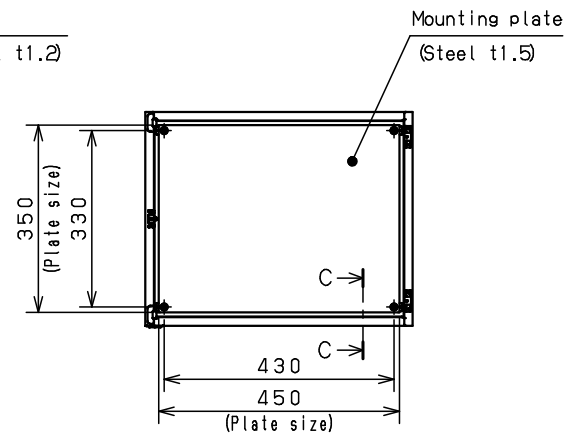

CROSS SECTION A-A
1:2

CROSS SECTION B-B
1:2

CROSS SECTION C-C
1:2

Model	Wall-mounting, indoor-use, CH16-54TH			Name/ Type	CH16-54TH			
Body	Steel sheet, t1.2							
Door	Steel sheet, t1.2							
Mounting plate	Steel sheet, t1.5							
Base	-			Drawing number	-			1/1
Color	Outside	Light beige (5Y7/1) (Smooth)		A3 scale	Scale	Design	Drawing	Check
	Inside	Light beige (5Y7/1) (Smooth)			1:10	SUPAKIT	SUPAKIT	KONISHI
IP	IP4X			Date	13 / Oct. / 2021			
Weight	9.4 Kg							