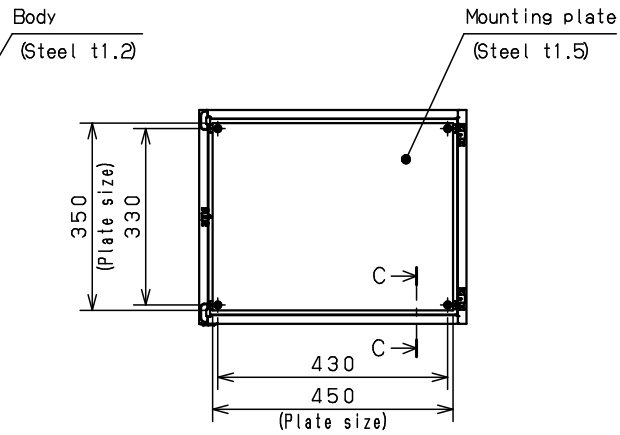

CROSS SECTION A-A
1:2

CROSS SECTION B-B
1:2

CROSS SECTION C-C
1:2

Model	Wall-mounting, indoor-use, CH25-54TH			Name/ Type	CH25-54TH			
Body	Steel sheet, t1.2							
Door	Steel sheet, t1.2							
Mounting plate	Steel sheet, t1.5							
Base	-			Drawing number	- / 1 1			
Color	Outside	Light beige (5Y7/1) (Smooth)						
	Inside	Light beige (5Y7/1) (Smooth)		A3 scale	Scale	Design	Drawing	Check
IP	IP4X				1:10	SUPAKIT	SUPAKIT	KONISHI
Weight	10.9 Kg			Date	13 / Oct. / 2021			