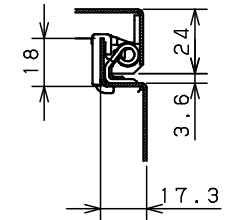

CROSS SECTION A-A
1:2

CROSS SECTION B-B
1:2

CROSS SECTION C-C
1:2

Model	Wall-mounting, indoor-use, CH25-54TH			Name/ Type	CH25-54TH			
Body	Steel sheet, t1.2							
Door	Steel sheet, t1.2							
Mounting plate	Steel sheet, t1.5							
Base	-			Drawing number	- / 1 1			
Color	Outside	Light beige (5Y7/1) (Smooth)						
	Inside	Light beige (5Y7/1) (Smooth)		A3 scale	Scale	Design	Drawing	Check
IP	IP4X				1:10	SUPAKIT	SUPAKIT	KONISHI
Weight	10.9 Kg			Date	13 / Oct. / 2021			