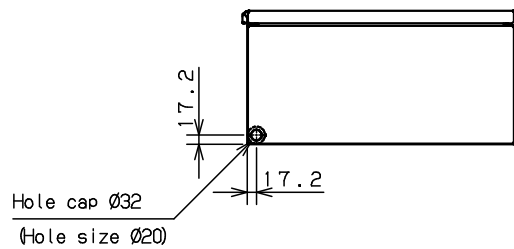

CROSS SECTION A-A
1:2

CROSS SECTION B-B
1:2

CROSS SECTION C-C
1:2

Model	Wall-mounting, indoor-use, CH25-54TH			Name/ Type	CH25-54TH			
Body	Steel sheet, t1.2							
Door	Steel sheet, t1.2							
Mounting plate	Steel sheet, t1.5							
Base	-			Drawing number	- / 1 1			
Color	Outside	Light beige (5Y7/1) (Smooth)						
	Inside	Light beige (5Y7/1) (Smooth)		A3 scale	Scale	Design	Drawing	Check
IP	IP4X				1:10	SUPAKIT	SUPAKIT	KONISHI
Weight	10.9 Kg			Date	13 / Oct. / 2021			