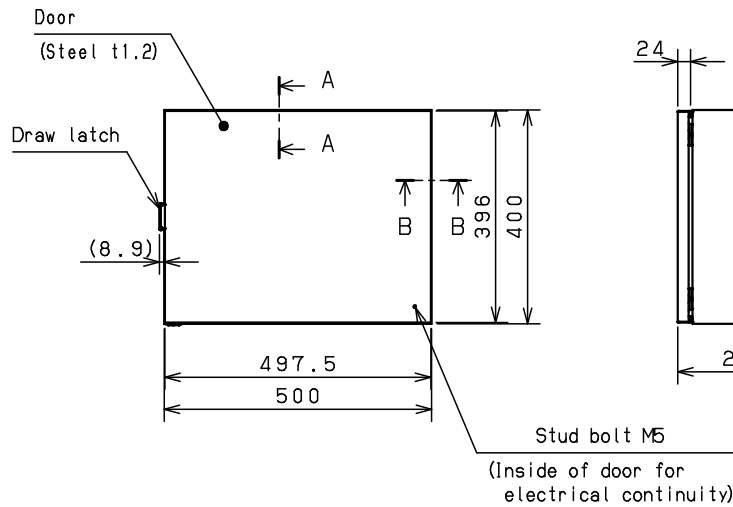

CROSS SECTION A-A
1:2

CROSS SECTION B-B
1:2

CROSS SECTION C-C
1:2

Model	Wall-mounting, indoor-use, CH25-54TH			Name/ Type	CH25-54TH			
Body	Steel sheet, t1.2							
Door	Steel sheet, t1.2							
Mounting plate	Steel sheet, t1.5							
Base	-			Drawing number	- / 1 1			
Color	Outside	Light beige (5Y7/1) (Smooth)						
	Inside	Light beige (5Y7/1) (Smooth)		A3 scale	Scale	Design	Drawing	Check
IP	IP4X				1:10	SUPAKIT	SUPAKIT	KONISHI
Weight	10.9 Kg			Date	13 / Oct. / 2021			