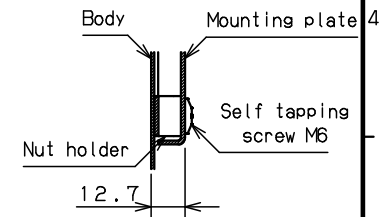

CROSS SECTION A-A
1:2

CROSS SECTION B-B
1:2

CROSS SECTION C-C
1:2

Model	Wall-mounting, indoor-use, CH25-54TH			Name/ Type	CH25-54TH			
Body	Steel sheet, t1.2							
Door	Steel sheet, t1.2							
Mounting plate	Steel sheet, t1.5							
Base	-			Drawing number	- / 1 1			
Color	Outside	Light beige (5Y7/1) (Smooth)						
	Inside	Light beige (5Y7/1) (Smooth)		A3 scale	Scale	Design	Drawing	Check
IP	IP4X				1:10	SUPAKIT	SUPAKIT	KONISHI
Weight	10.9 Kg			Date	13 / Oct. / 2021			