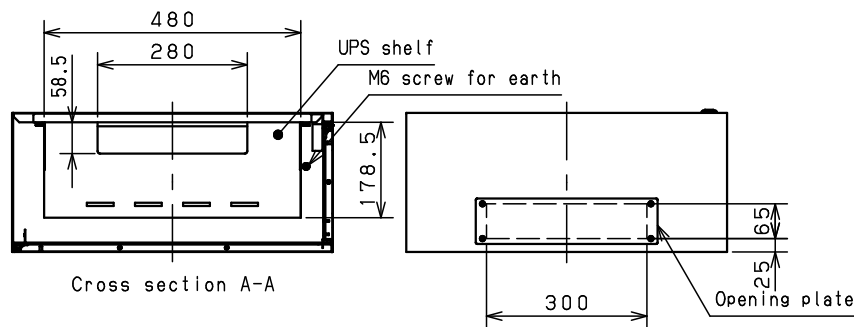

Mounting angle detail (1:4)

No.	Accessory	Qty
	Key	1
	Cable ties (Re-use band)	5
	Cage nut M6	8
	Screw M6-12	8

1. The mounting angle can be moved at a pitch of 25 mm (※1)

Model	Wall rack NWRU26-675	Name/ Type	NWRU26-675			
Body	Steel sheet, t1.0	Drawing number	-			
Door	Steel sheet, t1.0					
Mounting plate	-	A3 scale	Scale	Design	Drawing	Check
Base	-		1:10	SUPAKIT	SUPAKIT	KONISHI
Color	Outside Pale white (Smooth) Inside Pale white (Smooth)	Date	6 / Sep. / 2021			
IP	-	Weight	18.0 kg			