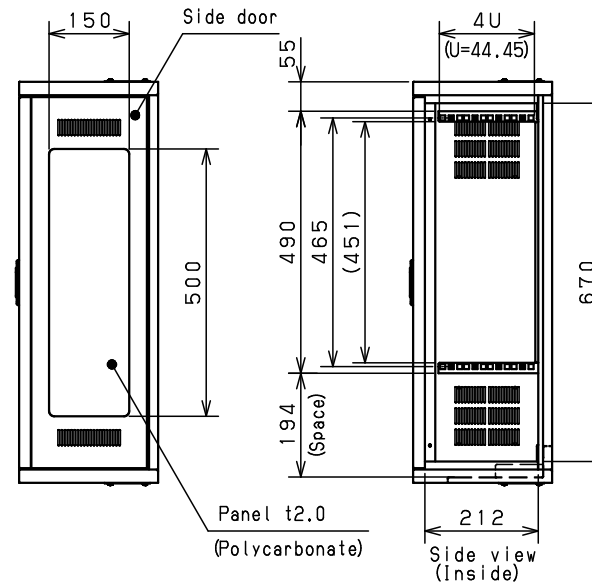

Mounting angle detail (1:4)

No.	Accessory	Qty
	Key	1
	Cable ties (Re-use band)	5
	Cage nut M6	8
	Screw M6-12	8

1. The mounting angle can be moved at a pitch of 25 mm (※1)

Model	Wall rack NWRU26-675	Name/ Type	NWRU26-675			
Body	Steel sheet, t1.0	Drawing number	-			
Door	Steel sheet, t1.0					
Mounting plate	-	A3 scale	Scale	Design	Drawing	Check
Base	-		1:10	SUPAKIT	SUPAKIT	KONISHI
Color	Outside Pale white (Smooth) Inside Pale white (Smooth)	Date	6 / Sep. / 2021			
IP	-	Weight	18.0 kg			