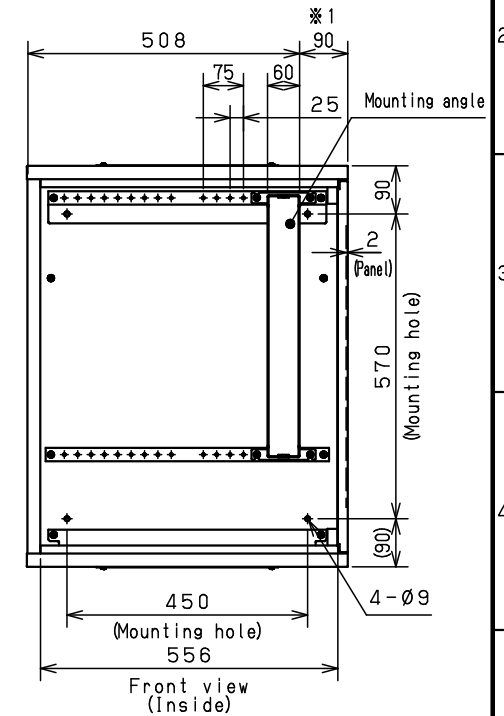

Mounting angle detail (1:4)

No.	Accessory	Qty
	Key	1
	Cable ties (Re-use band)	5
	Cage nut M6	8
	Screw M6-12	8

1. The mounting angle can be moved at a pitch of 25 mm (※1)

Model	Wall rack NWRU26-675	Name/ Type	NWRU26-675			
Body	Steel sheet, t1.0	Drawing number	-			
Door	Steel sheet, t1.0					
Mounting plate	-	A3 scale	Scale	Design	Drawing	Check
Base	-		1:10	SUPAKIT	SUPAKIT	KONISHI
Color	Outside Pale white (Smooth) Inside Pale white (Smooth)	Date	6 / Sep. / 2021			
IP	-	Weight	18.0 kg			