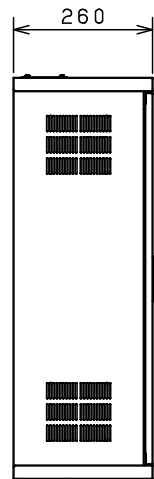

Mounting angle detail (1:4)

No.	Accessory	Qty
	Key	1
	Cable ties (Re-use band)	5
	Cage nut M6	8
	Screw M6-12	8

1. The mounting angle can be moved at a pitch of 25 mm (※1)

Model	Wall rack NWRU26-675	Name/ Type	NWRU26-675			
Body	Steel sheet, t1.0	Drawing number	-			
Door	Steel sheet, t1.0					
Mounting plate	-	A3 scale	Scale	Design	Drawing	Check
Base	-		1:10	SUPAKIT	SUPAKIT	KONISHI
Color	Outside Pale white (Smooth) Inside Pale white (Smooth)	Date	6 / Sep. / 2021			
IP	-	Weight	18.0 kg			