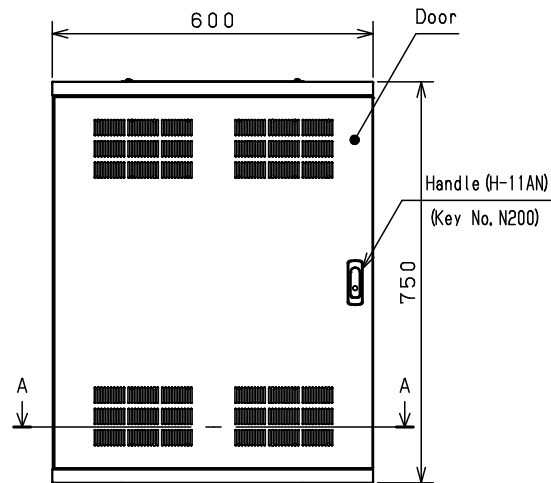

Mounting angle detail (1:4)

No.	Accessory	Qty
	Key	1
	Cable ties (Re-use band)	5
	Cage nut M6	8
	Screw M6-12	8

1. The mounting angle can be moved at a pitch of 25 mm (※1)

Model	Wall rack NWRU26-675	Name/ Type	NWRU26-675			
Body	Steel sheet, t1.0	Drawing number	-			
Door	Steel sheet, t1.0					
Mounting plate	-	A3 scale	Scale	Design	Drawing	Check
Base	-		1:10	SUPAKIT	SUPAKIT	KONISHI
Color	Outside Pale white (Smooth) Inside Pale white (Smooth)	Date	6 / Sep. / 2021			
IP	-	Weight	18.0 kg			