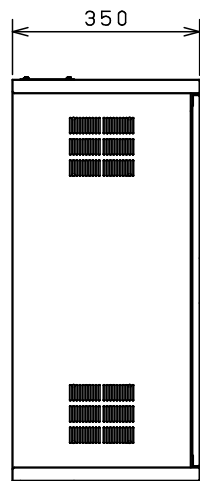

Mounting angle detail (1:4)

No.	Accessory	Qty
	Key	1
	Cable ties (Re-use band)	5
	Cage nut M6	8
	Screw M6-12	8

1. The mounting angle can be moved at a pitch of 25 mm (※1)

Model	Wall rack NWRU35-675	Name/ Type	NWRU35-675			
Body	Steel sheet, t1.0	Drawing number	-			
Door	Steel sheet, t1.0					
Mounting plate	-	A3 scale	Scale	Design	Drawing	Check
Base	-		1:10	SUPAKIT	SUPAKIT	KONISHI
Color	Outside Pale white (Smooth) Inside Pale white (Smooth)	Date	6 / Sep. / 2021			
IP	-	Weight	20.0 kg			