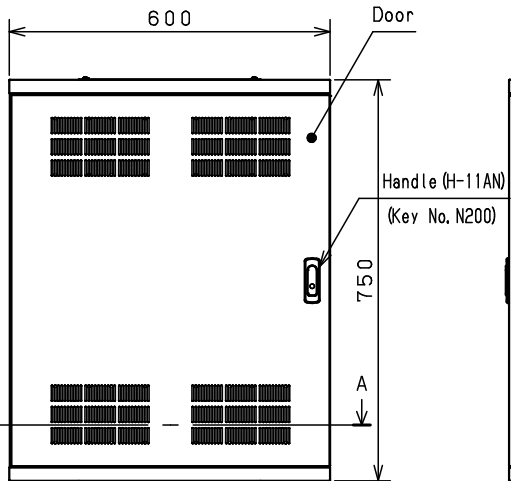

Mounting angle detail (1:4)

No.	Accessory	Qty
	Key	1
	Cable ties (Re-use band)	5
	Cage nut M6	8
	Screw M6-12	8

1. The mounting angle can be moved at a pitch of 25 mm (※1)

Model	Wall rack NWRU35-675	Name/ Type	NWRU35-675			
Body	Steel sheet, t1.0	Drawing number	-			
Door	Steel sheet, t1.0					
Mounting plate	-	A3 scale	Scale	Design	Drawing	Check
Base	-		1:10	SUPAKIT	SUPAKIT	KONISHI
Color	Outside Pale white (Smooth) Inside Pale white (Smooth)	Date	6 / Sep. / 2021			
IP	-	Weight	20.0 kg			