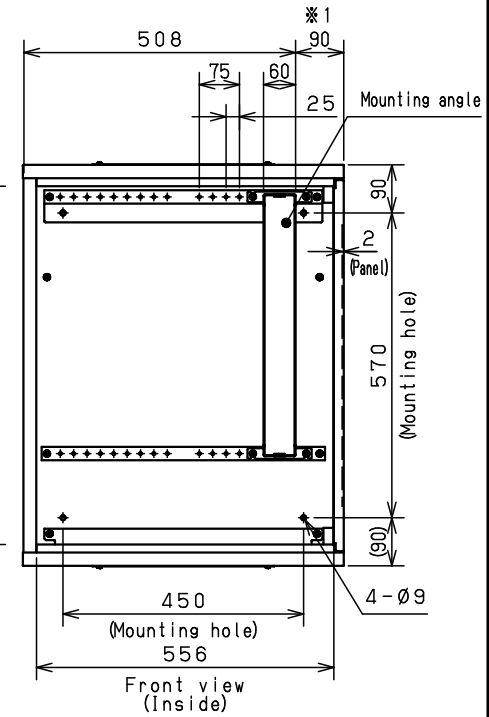

Mounting angle detail (1:4)

No.	Accessory	Qty
	Key	1
	Cable ties (Re-use band)	5
	Cage nut M6	8
	Screw M6-12	8

1. The mounting angle can be moved at a pitch of 25 mm (※1)

Model	Wall rack NWRU35-675	Name/ Type	NWRU35-675			
Body	Steel sheet, t1.0	Drawing number	-			
Door	Steel sheet, t1.0					
Mounting plate	-	A3 scale	Scale	Design	Drawing	Check
Base	-		1:10	SUPAKIT	SUPAKIT	KONISHI
Color	Outside Pale white (Smooth) Inside Pale white (Smooth)	Date	6 / Sep. / 2021			
IP	-	Weight	20.0 kg			