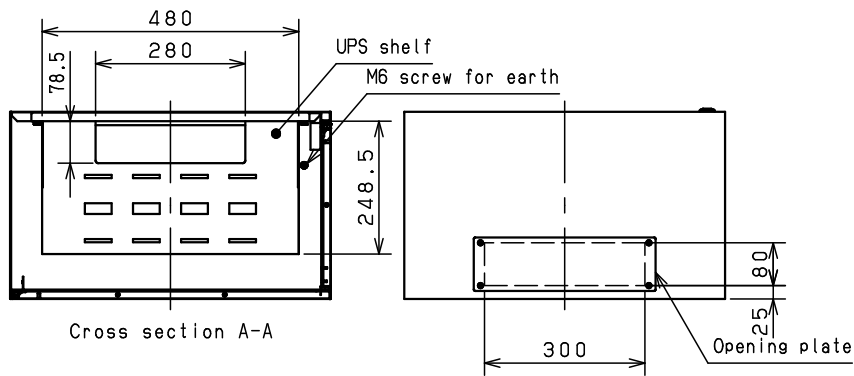

Mounting angle detail (1:4)

No.	Accessory	Qty
	Key	1
	Cable ties (Re-use band)	5
	Cage nut M6	8
	Screw M6-12	8

1. The mounting angle can be moved at a pitch of 25 mm (※1)

Model	Wall rack NWRU35-675	Name/ Type	NWRU35-675			
Body	Steel sheet, t1.0	Drawing number	-			
Door	Steel sheet, t1.0					
Mounting plate	-	A3 scale	Scale	Design	Drawing	Check
Base	-		1:10	SUPAKIT	SUPAKIT	KONISHI
Color	Outside Pale white (Smooth) Inside Pale white (Smooth)	Date	6 / Sep. / 2021			
IP	-	Weight	20.0 kg			