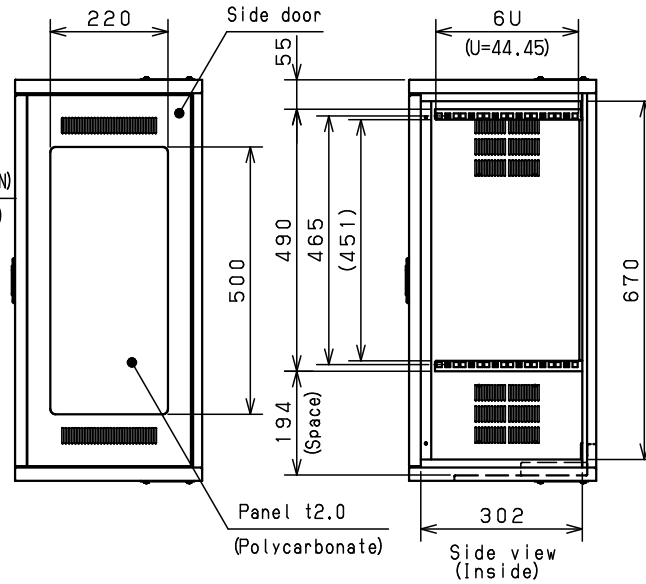

Mounting angle detail (1:4)

No.	Accessory	Qty
	Key	1
	Cable ties (Re-use band)	5
	Cage nut M6	8
	Screw M6-12	8

1. The mounting angle can be moved at a pitch of 25 mm (※1)

Model	Wall rack NWRU35-675	Name/ Type	NWRU35-675			
Body	Steel sheet, t1.0	Drawing number	-			
Door	Steel sheet, t1.0					
Mounting plate	-	A3 scale	Scale	Design	Drawing	Check
Base	-		1:10	SUPAKIT	SUPAKIT	KONISHI
Color	Outside Pale white (Smooth) Inside Pale white (Smooth)	Date	6 / Sep. / 2021			
IP	-	Weight	20.0 kg			